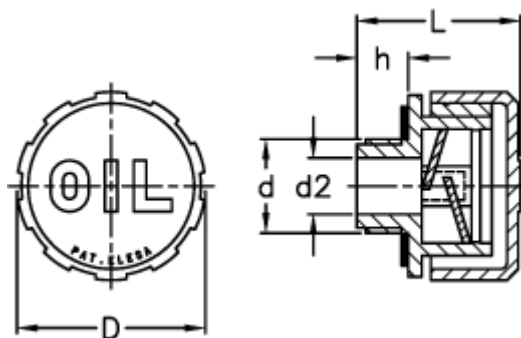

Data Sheet

Article number: 2311053935

Description: E+G Breather plug
SFP.30-1/4

Measures

D = 31

d = G 1/4

d2 = 8

h = 9.5

L = 29.5